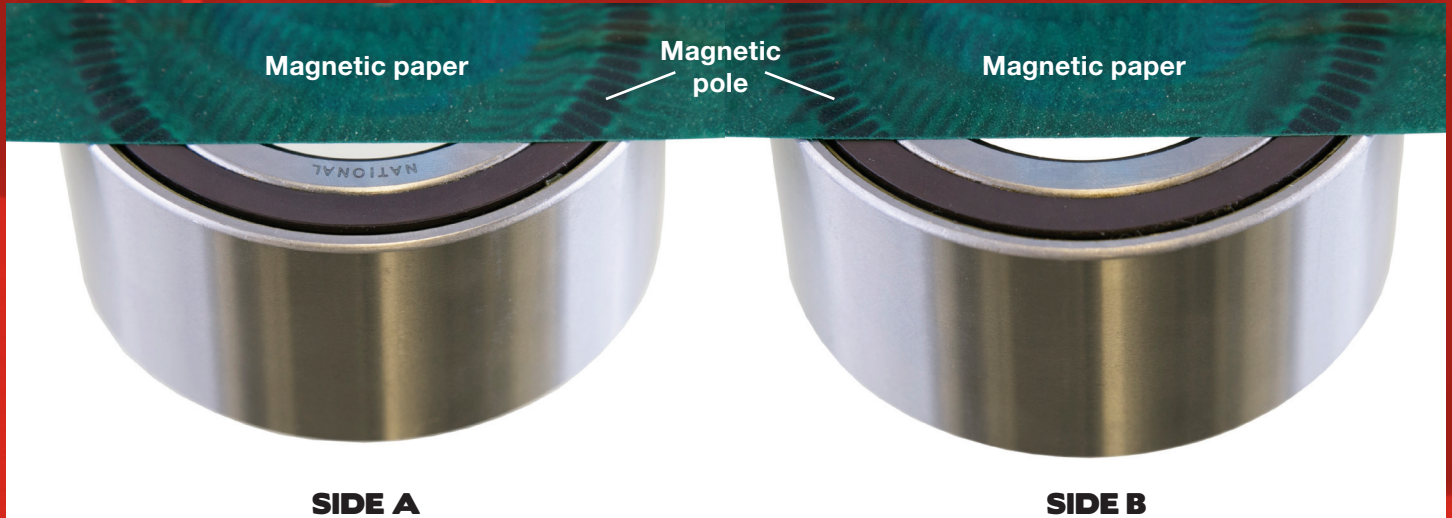

Dual Encoded ABS Bearing — Installs Right the First Time!

SureSignal™ Dual Encoder

Dual magnets eliminate any chance of installing incorrectly!

National dual encoder bearings — with new SureSignal™ technology — contain magnetic encoders on *both* sides of the bearing, eliminating installation error and potentially saving technicians time and money. In addition, SureSignal technology delivers a bearing with seals that avoid the entrance of external particles and water.

Always be on the right side; choose National SureSignal bearings.

See other side for part numbers and applications.

SureSignal™ makes sure the job is done right the first time!

To view all part numbers visit drivcat.com*